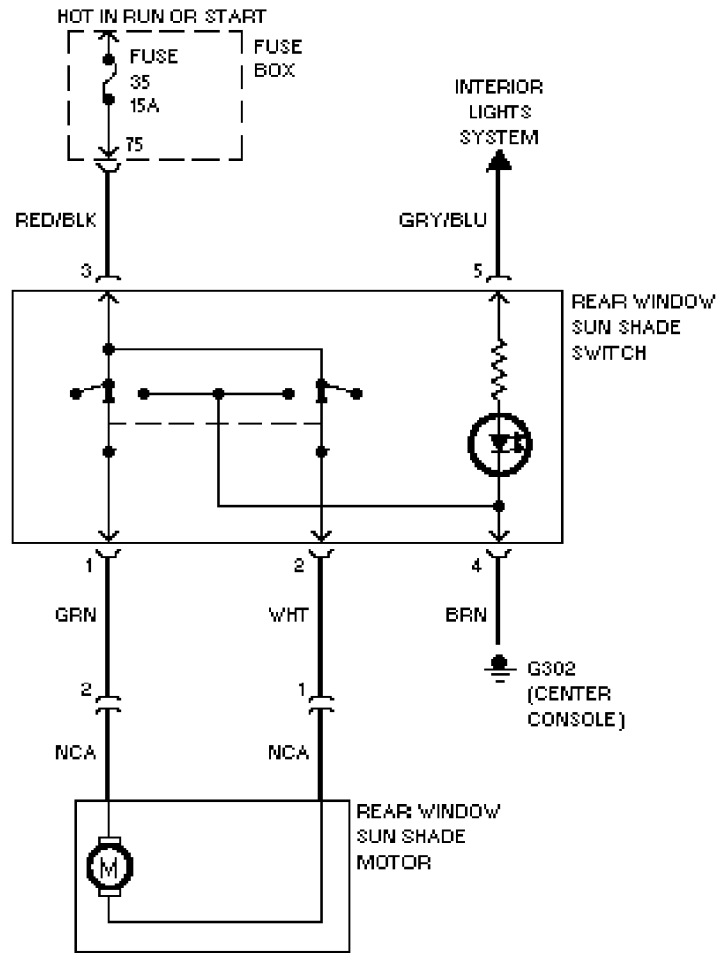

SYSTEM WIRING DIAGRAMS

Rear Window Sun Shade Circuit

1993 Mercedes-Benz 500SEL

For DIAKOM-AUTO <http://www.diakom.ru> Taganrog support@diakom.ru (8634)315187

Copyright © 1998 Mitchell Repair Information Company, LLC

Friday, December 01, 2000 03:16PM

© 1395 VFTC