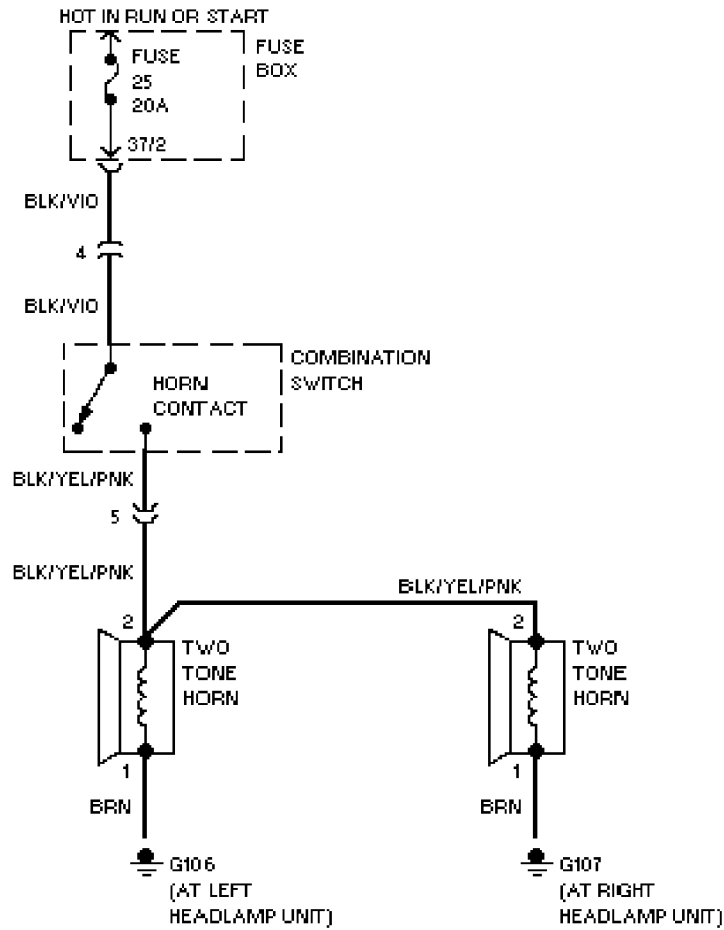

# SYSTEM WIRING DIAGRAMS

## Horn Circuit

1993 Mercedes-Benz 500SEL

For DIAKOM-AUTO <http://www.diakom.ru> Taganrog support@diakom.ru (8634)315187

Copyright © 1998 Mitchell Repair Information Company, LLC

Friday, December 01, 2000 03:13PM